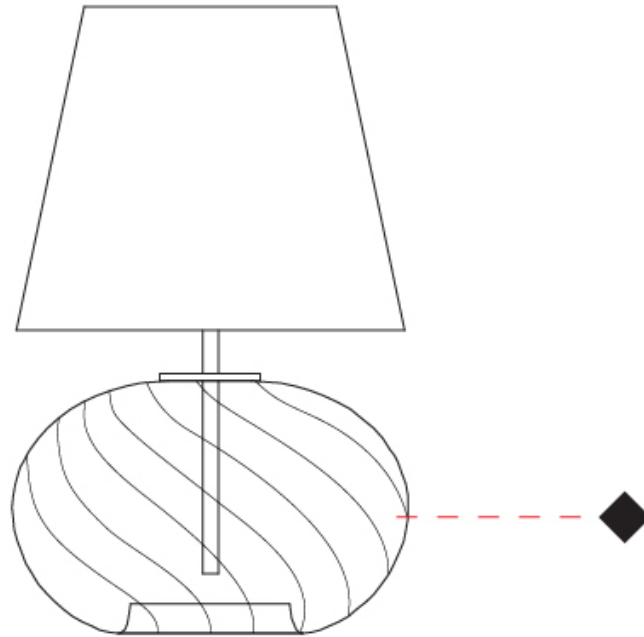

FIRENZE CIPOLLA PORTABLE

D144011-

PROJECT

TYPE

SPECIFIER

QUANTITY

DATE

D