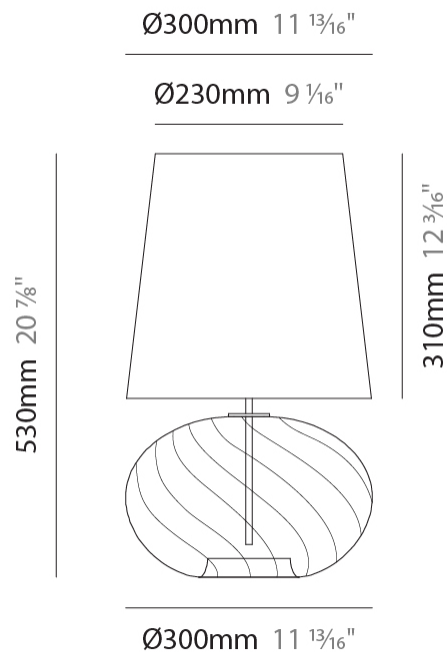

FIRENZE CIPOLLA PORTABLE

D144012-

base number Finish
Options

1. To build a product code in our configurator select the specify button on the base model # product page
2. To build a manual product code on this datasheet choose from the options listed below in blue font and add the suffix to the base model #

GENERAL

Series: Firenze Cipolla
Brand: Cangiini & Tucci
Division: Design
Mounting Type: Portable
Mounting Location: Table
Subcategory: Ambient

PHYSICAL

Shape: Sphere
Diameter (mm): 300
Diameter (in): 11 ¹³/₁₆"
Height (mm): 530
Height (in): 20 ⁷/₈"
Light Distribution: Omnidirectional
Weight (kg): 1.65
Weight (lbs): 3.64
Fixture Finish: [AMB](#) / [GRN](#) / [PNK](#) / [RUB](#) / [SKB](#) / [SMK](#) / [TOB](#) / [TRA](#)
Holder Finish: CHR
Fixture Material: Glass / Metal

ELECTRICAL

Number of Lamps: 1
Lamp Type: LED Retrofit
Bulb Included: Bulb Not Included
Max. Wattage Per Lamp (W): 7
Lamp Base: E26
Input Voltage (V): 120
Upon Request: 277Vac / GU24

LED

OPTICAL

RATINGS AND CERTIFICATIONS

Certified By: Certified for North American Standards
IP rating: IP20

PROJECT
TYPE
SPECIFIER
QUANTITY
DATE