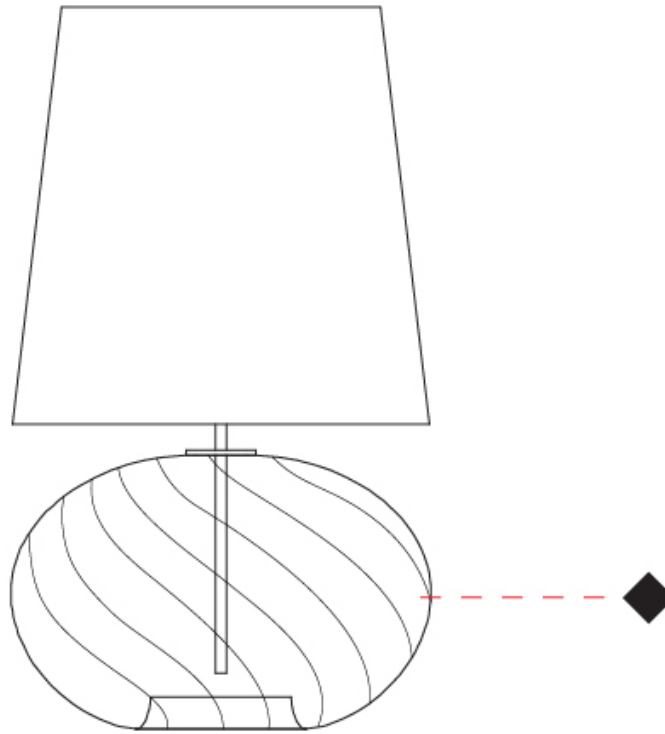

FIRENZE CIPOLLA PORTABLE

D144012-

PROJECT

TYPE

SPECIFIER

QUANTITY

DATE

D