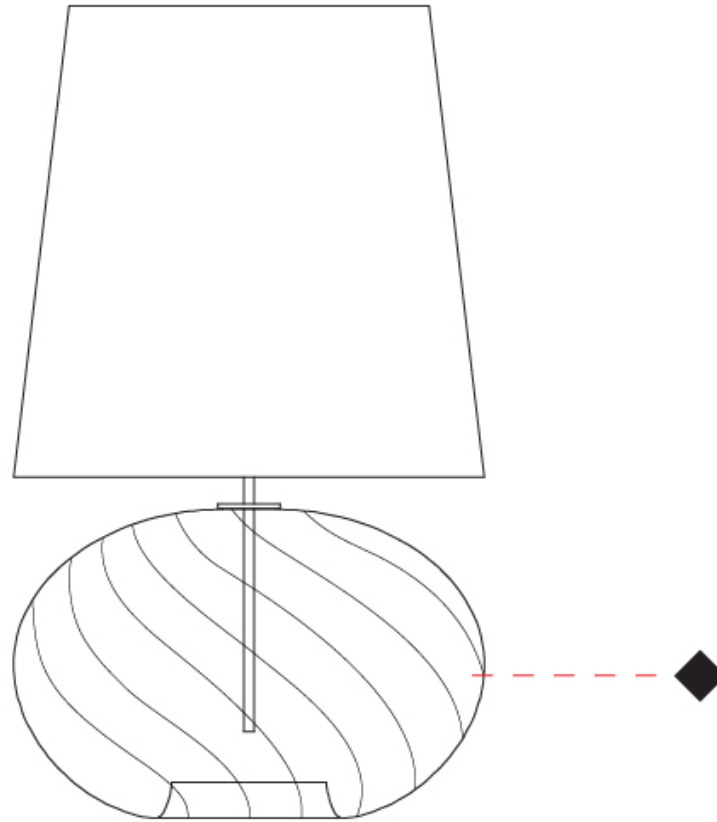

FIRENZE CIPOLLA PORTABLE

D144013-

PROJECT

TYPE

SPECIFIER

QUANTITY

DATE

D