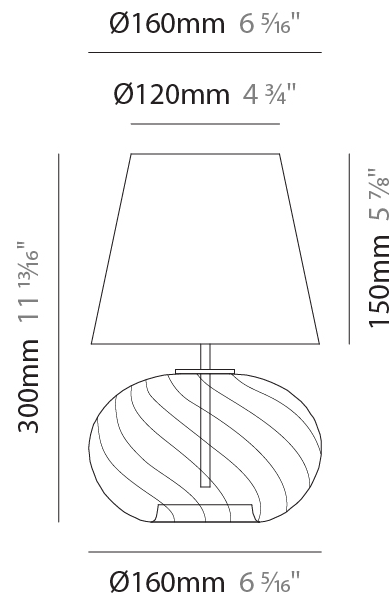

FIRENZE CIPOLLA PORTABLE

D144011-

base number   Finish
Options

1. To build a product code in our configurator select the specify button on the base model # product page
2. To build a manual product code on this datasheet choose from the options listed below in blue font and add the suffix to the base model #

GENERAL

Series: Firenze Cipolla
Brand: Cangiini & Tucci
Division: Design
Mounting Type: Portable
Mounting Location: Table
Subcategory: Ambient

PHYSICAL

Shape: Sphere
Diameter (mm): 160
Diameter (in): 6 ⁵/₁₆
Height (mm): 300
Height (in): 11 ¹³/₁₆
Light Distribution: Omnidirectional
Weight (kg): 0.52
Weight (lbs): 1.15
Fixture Finish: [AMB](#) / [GRN](#) / [PNK](#) / [RUB](#) / [SKB](#) / [SMK](#) / [TOB](#) / [TRA](#)
Holder Finish: CHR
Fixture Material: Glass / Metal

ELECTRICAL

Number of Lamps: 1
Lamp Type: LED Retrofit
Bulb Included: Bulb Not Included
Max. Wattage Per Lamp (W): 4
Lamp Base: E12
Input Voltage (V): 120

LED

OPTICAL

RATINGS AND CERTIFICATIONS

Certified By: Certified for North American Standards
IP rating: IP20