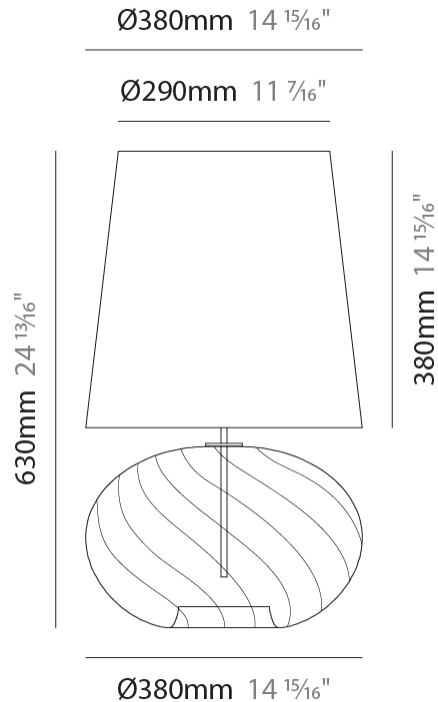

FIRENZE CIPOLLA PORTABLE

D144013-

base number Finish
Options

PROJECT
TYPE
SPECIFIER
QUANTITY
DATE

1. To build a product code in our configurator select the specify button on the base model # product page
2. To build a manual product code on this datasheet choose from the options listed below in blue font and add the suffix to the base model #

GENERAL

Series: Firenze Cipolla
Brand: Cangiini & Tucci
Division: Design
Mounting Type: Portable
Mounting Location: Table
Subcategory: Ambient

PHYSICAL

Shape: Sphere
Diameter (mm): 380
Diameter (in): 14 ¹⁵/₁₆"
Height (mm): 630
Height (in): 24 ¹³/₁₆"
Light Distribution: Omnidirectional
Weight (kg): 2.64
Weight (lbs): 5.82
Fixture Finish: [AMB](#) / [GRN](#) / [PNK](#) / [RUB](#) / [SKB](#) / [SMK](#) / [TOB](#) / [TRA](#)
Holder Finish: CHR
Fixture Material: Glass / Metal

ELECTRICAL

Number of Lamps: 1
Lamp Type: LED Retrofit
Bulb Included: Bulb Not Included
Max. Wattage Per Lamp (W): 7
Lamp Base: E26
Input Voltage (V): 120
Upon Request: 277Vac / GU24

LED

OPTICAL

RATINGS AND CERTIFICATIONS

Certified By: Certified for North American Standards
IP rating: IP20